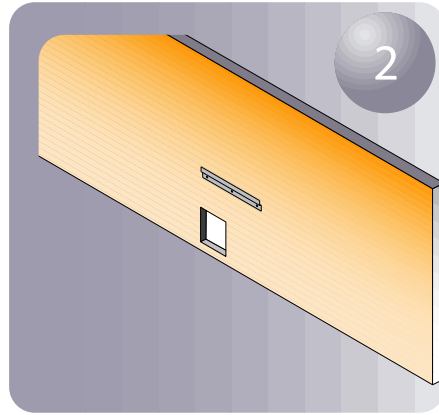

Contact Fan Equipment Co., Inc.
for Sales and Delivery information at
800-229-1552
www.meowthouse.com

patent pending

Purchase and install a pet door.

Attach bracket to wall.

Assemble sides to the floor panel and the roof to the sides.

Hang house on wall bracket and attach to exterior with anchor bolts.

Install door.

Caulk: top, bottom and sides.