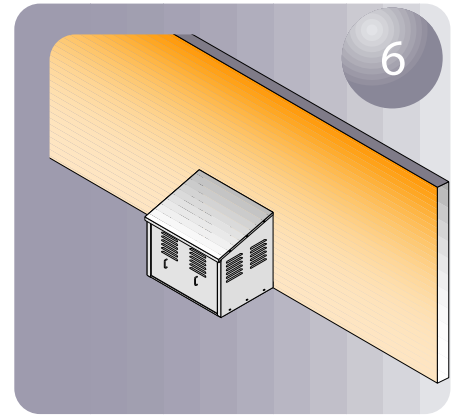

Contact Fan Equipment Co., Inc.
for Sales and Delivery information at
800-229-1552
www.meowthouse.com

patent pending

Purchase and install a pet door.

Attach bracket to wall.

Assemble sides to the floor panel and the roof to the sides.

Hang house on wall bracket and attach to exterior with anchor bolts.

Install door.

Caulk: top, bottom and sides.